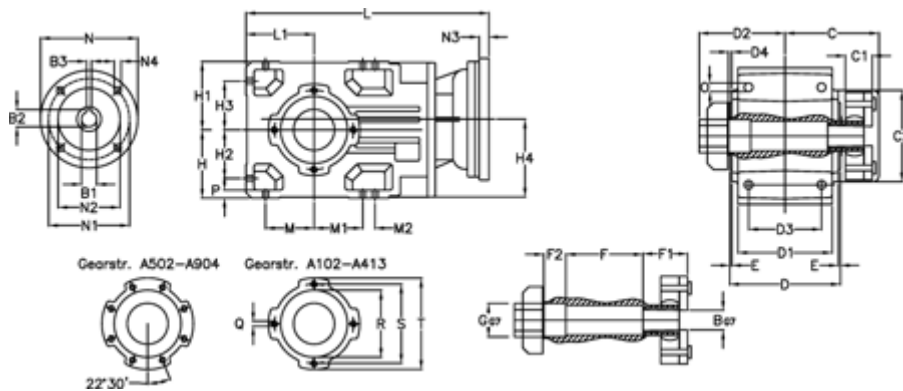

Article number: 29600217836220
 Description: Bevel helical gearbox
 A203QF30-178,3-P63B5

Measures

B = 30	D1 = 110	F2 = 36	L = 361.5	N3 = -
B1 = 11	D2 = 60	G = 32	L1 = 80	N4 = M8x19
B2 = 12.8	D3 = 90	GA = 14,5 NM	M = 60.0	O = 9.5
B3 = 4	d4 = 4.5	H = 80	M1 = 60.0	P = 9
C = 89.5	Description = A203QF-xx-P63 B5	H1 = 80	M2 = -	Q = M8x15
C1 = 23	E = 3.0	H2 = 60.0	N = 140	R = 95
C2 = 72.0	F = 77.5	H3 = 60.0	N1 = 115	S = 115
D = 136	F1 = 36.0	H4 = 93.0	N2 = 95	T = 140